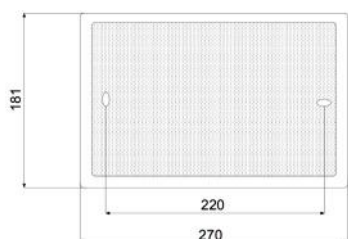

**WUL-270G**

In-Wall / Ceiling-Speaker  
in ABS with 6 Watt Power

**TECHNICAL DATA****WUL-270G**

Loudspeaker:	130 mm - broadband with HF-Cone
Power-Consumption:	100V-6-3-1,5W
Frequency-Range:	70-17 000 Hz
SPL 1W/1M max.:	94 dB
SPL 6W/1M max.:	102 dB
Radiation:	180° (1kHz)
Dimension:	270 x 181 x 79 mm
Wall-cutout for hollow-space-mounting:	234 x 149 mm
Weight:	1,3 kg
Material:	ABS / Metal-Grill
Color:	white