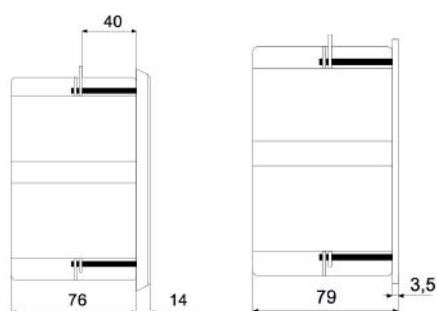

**WUL-270G**

In-Wall / Ceiling-Speaker  
in ABS with 6 Watt Power

**TECHNICAL DATA****WUL-270G**

Loudspeaker:	130 mm - broadband with HF-Cone
Power-Consumption:	100V-6-3-1,5W
Frequency-Range:	70-17 000 Hz
SPL 1W/1M max.:	94 dB
SPL 6W/1M max.:	102 dB
Radiation:	180° (1kHz)
Dimension:	270 x 181 x 79 mm
Wall-cutout for hollow-space-mounting:	234 x 149 mm
Weight:	1,3 kg
Material:	ABS / Metal-Grill
Color:	white

- Suitable for Hollow-space- & In-Wall-Mounting
- Hollow-Space-Cabinet included
- Mounting like usual Hollow-Space-Boxes via four screws
- Loudspeaker-baffle mounted via two screws
- Very fast mounting through Quick-Snap-Front-Grill
- Flame retardent ABS material
- 2-Way & 10W version & custom colors available
- Volume control & 24V relay with installation obtainable
- Ceramic clamp & thermal fuse by request