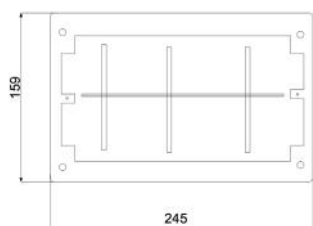

**WUL-270G**

In-Wall / Ceiling-Speaker  
in ABS with 6 Watt Power

**TECHNICAL DATA****WUL-270G**

Loudspeaker:	130 mm - broadband with HF-Cone
Power-Consumption:	100V-6-3-1,5W
Frequency-Range:	70-17 000 Hz
SPL 1W/1M max.:	94 dB
SPL 6W/1M max.:	102 dB
Radiation:	180° (1kHz)
Dimension:	270 x 181 x 79 mm
Wall-cutout for hollow-space-mounting:	234 x 149 mm
Weight:	1,3 kg
Material:	ABS / Metal-Grill
Color:	white

- Suitable for Hollow-space- & In-Wall-Mounting
- Hollow-Space-Cabinet included
- Mounting like usual Hollow-Space-Boxes via four screws
- Loudspeaker-baffle mounted via two screws
- Very fast mounting through Quick-Snap-Front-Grill
- Flame retardent ABS material
- 2-Way & 10W version & custom colors available
- Volume control & 24V relay with installation obtainable
- Ceramic clamp & thermal fuse by request