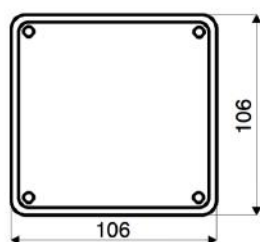

FBL-120

In-Wall / Ceiling-Speaker
in ALU with 6 Watt Power

optionale Dose:

**TECHNICAL DATA****FBL-120**

Loudspeaker:	66 mm - broadband
Power-Consumption:	100V-6-3-1,5W
Frequency-Range:	110-18 000 Hz
SPL 1W/1M max.:	88 dB
SPL 6W/1M max.:	96 dB
Dimension:	120 x 120 x 37 mm
Weight:	0,4 kg
Material:	Aluminium
Color:	alu-colored / anodized