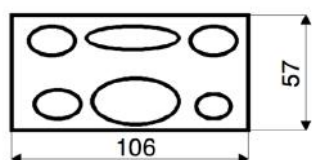

FBL-120

In-Wall / Ceiling-Speaker
in ALU with 6 Watt Power

optionale Dose:

**TECHNICAL DATA****FBL-120**

Loudspeaker:	66 mm - broadband
Power-Consumption:	100V-6-3-1,5W
Frequency-Range:	110-18 000 Hz
SPL 1W/1M max.:	88 dB
SPL 6W/1M max.:	96 dB
Dimension:	120 x 120 x 37 mm
Weight:	0,4 kg
Material:	Aluminium
Color:	alu-colored / anodized