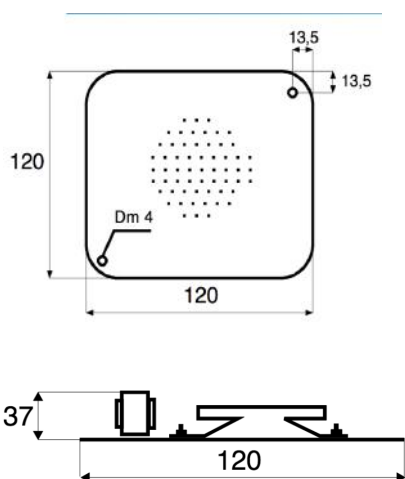

FBL-120

In-Wall / Ceiling-Speaker
in ALU with 6 Watt Power

optionale Dose:

**TECHNICAL DATA****FBL-120**

Loudspeaker:	66 mm - broadband
Power-Consumption:	100V-6-3-1,5W
Frequency-Range:	110-18 000 Hz
SPL 1W/1M max.:	88 dB
SPL 6W/1M max.:	96 dB
Dimension:	120 x 120 x 37 mm
Weight:	0,4 kg
Material:	Aluminium
Color:	alu-colored / anodized