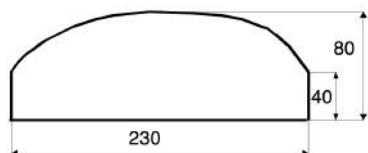

DESIGN-230-10W

Wall / On-Ceiling - Speaker
in ABS with 10 Watt Power

TECHNICAL DATA

DESIGN-230-10W

Loudspeaker:	120 mm - broadband
Power-Consumption:	100V-10-5-2,5W
Frequency-Range:	70-18 000 Hz
SPL 1W/1M:	93 dB
SPL 10W/1M:	103 dB
Radiation:	180° (1,2kHz)
Dimension:	230 x 170 x 80 mm
Weight:	1,4 kg
Material:	ABS
Color:	white