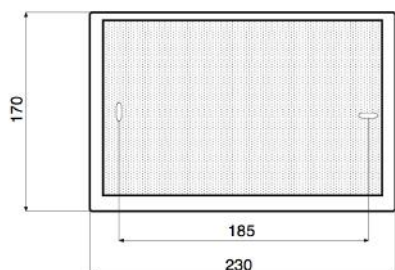

DESIGN-230-10W

Wall / On-Ceiling - Speaker
in ABS with 10 Watt Power

TECHNICAL DATA

DESIGN-230-10W

Loudspeaker:	120 mm - broadband
Power-Consumption:	100V-10-5-2,5W
Frequency-Range:	70-18 000 Hz
SPL 1W/1M:	93 dB
SPL 10W/1M:	103 dB
Radiation:	180° (1,2kHz)
Dimension:	230 x 170 x 80 mm
Weight:	1,4 kg
Material:	ABS
Color:	white