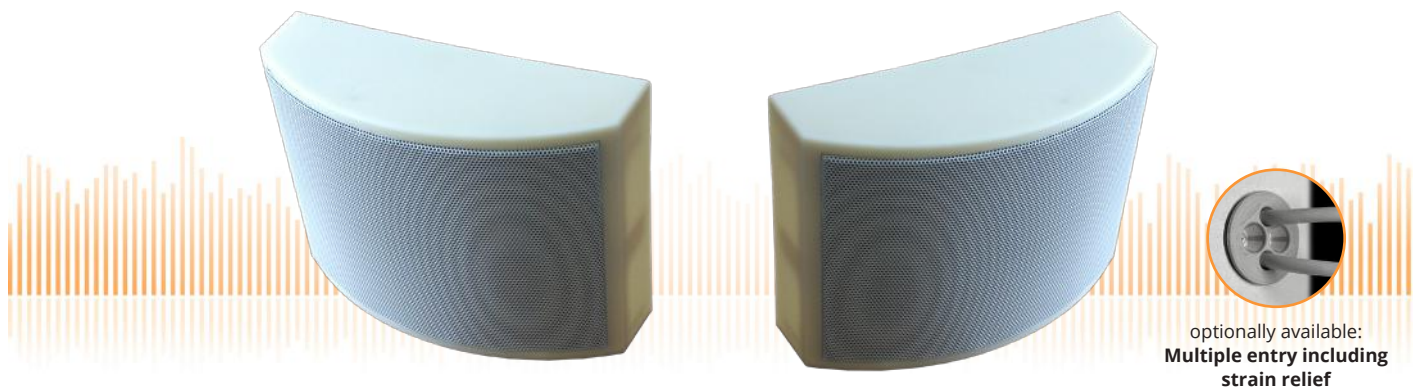

DESIGN-230-10W

Wall / On-Ceiling - Speaker
in ABS with 10 Watt Power

TECHNICAL DATA

DESIGN-230-10W

Loudspeaker:	120 mm - broadband
Power-Consumption:	100V-10-5-2,5W
Frequency-Range:	70-18 000 Hz
SPL 1W/1M:	93 dB
SPL 10W/1M:	103 dB
Radiation:	180° (1,2kHz)
Dimension:	230 x 170 x 80 mm
Weight:	1,4 kg
Material:	ABS
Color:	white

- New softly bended Design-Cabinet
- Easy mounting through Quick-Snap-Rear-Panel
- Only two drilling-points for the whole loudspeaker
- Stable ABS cabinet of very low flammability
- Three touch-secure 100V-tappings
- Optional:
 - Wetroom-version
 - 2-Way version and custom colors
 - 6W version
 - Volume control & 24V relay incl. installation - Back wall
 - Ceramic clamp & thermal fuse
 - Multiple entry including strain relief