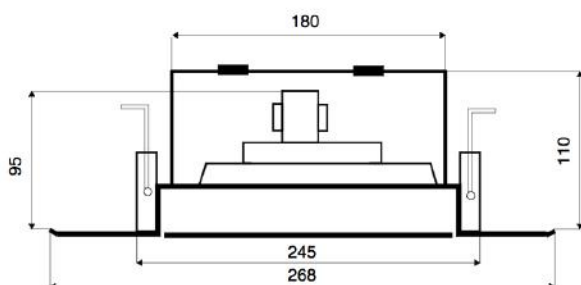

CLB-265F

Ceiling-Speaker
in ABS / Metal with 6 Watt Power

TECHNICAL DATA	CLB-265F
Loudspeaker:	8" - broadband with HF-Cone
Power-Consumption:	100V-6-3-1,5W 100V-10-5-2,5W optional
Frequency-Range:	70-19 000 Hz
SPL 1W/1M:	96 dB
SPL 6W/1M:	104 dB
Radiation:	180°
Dimension:	268 mm x 95 mm (110mm with firedome)
Ceiling Cut-out:	245 mm
Suitable slab thickness:	1 mm - 35 mm
Weight:	1,25 kg (ca. 1,65 kg with firedome)
Material:	ABS / Metal-grill
Color:	white

- Two-part design via bayonet mounting
- Three touch-secure 100V-tappings
- Ceramic clamp & thermal fuse by request
- Optional firedome & In-wall/concrete-dome obtainable