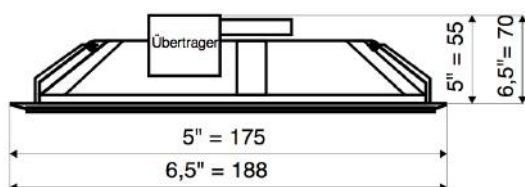

ADVANTAGE-160

Ceiling-Speaker
in ABS / Metal with 6 Watt Power

TECHNICAL DATA

ADVANTAGE-160

Loudspeaker:	165mm - broadband
Power-Consumption:	100V-6-3W
Frequency-Range:	70-19 000 Hz
SPL 1W/1M:	95 dB / 99 dB (2kHz)
SPL 6W/1M:	103 dB / 107 dB (2kHz)
Radiation:	180° (bis 1,7 kHz)
Dimension:	188 mm x 70 mm
Ceiling Cut-out:	168 mm
Suitable slab thickness:	8 mm - 42 mm
Weight:	0,7 kg
Material:	ABS / Metal
Color:	white