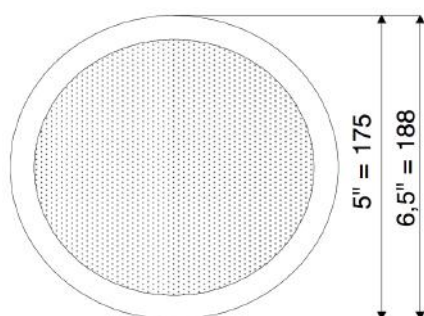

ADVANTAGE-160

Ceiling-Speaker
in ABS / Metal with 6 Watt Power

TECHNICAL DATA

ADVANTAGE-160

Loudspeaker:	165mm - broadband
Power-Consumption:	100V-6-3W
Frequency-Range:	70-19 000 Hz
SPL 1W/1M:	95 dB / 99 dB (2kHz)
SPL 6W/1M:	103 dB / 107 dB (2kHz)
Radiation:	180° (bis 1,7 kHz)
Dimension:	188 mm x 70 mm
Ceiling Cut-out:	168 mm
Suitable slab thickness:	8 mm - 42 mm
Weight:	0,7 kg
Material:	ABS / Metal
Color:	white